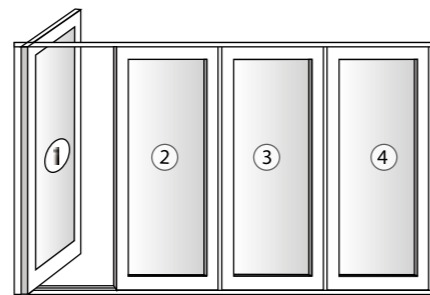

Key features:

- Seamless beautiful lines - no unsightly hardware
- Easy to operate - slide one panel at a time
- More living space - inside and out
- Secure - Kitemark accredited lock
- Excellent thermal and weatherproof performance
- Patented Magnaline™ slide and stack technology
- Maximum door height 2200mm, width on application
- Available in Traditional 2500 and Contemporary 3000 profiles

The first panel is fixed and can be on either side of the opening.

The second and subsequent panels slide up to the first panel and click into place.

Each panel then swings open and stacks parallel - providing full use of the opening