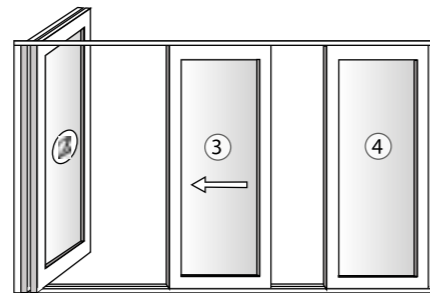

Key features:

- Seamless beautiful lines - no unsightly hardware
- Easy to operate - slide one panel at a time
- More living space - inside and out
- Secure - Kitemark accredited lock
- Excellent thermal and weatherproof performance
- Patented Magnaline™ slide and stack technology
- Maximum door height 2200mm, width on application
- Available in Traditional 2500 and Contemporary 3000 profiles

The first panel is fixed and can be on either side of the opening.

The second and subsequent panels slide up to the first panel and click into place.

Each panel then swings open and stacks parallel - providing full use of the opening