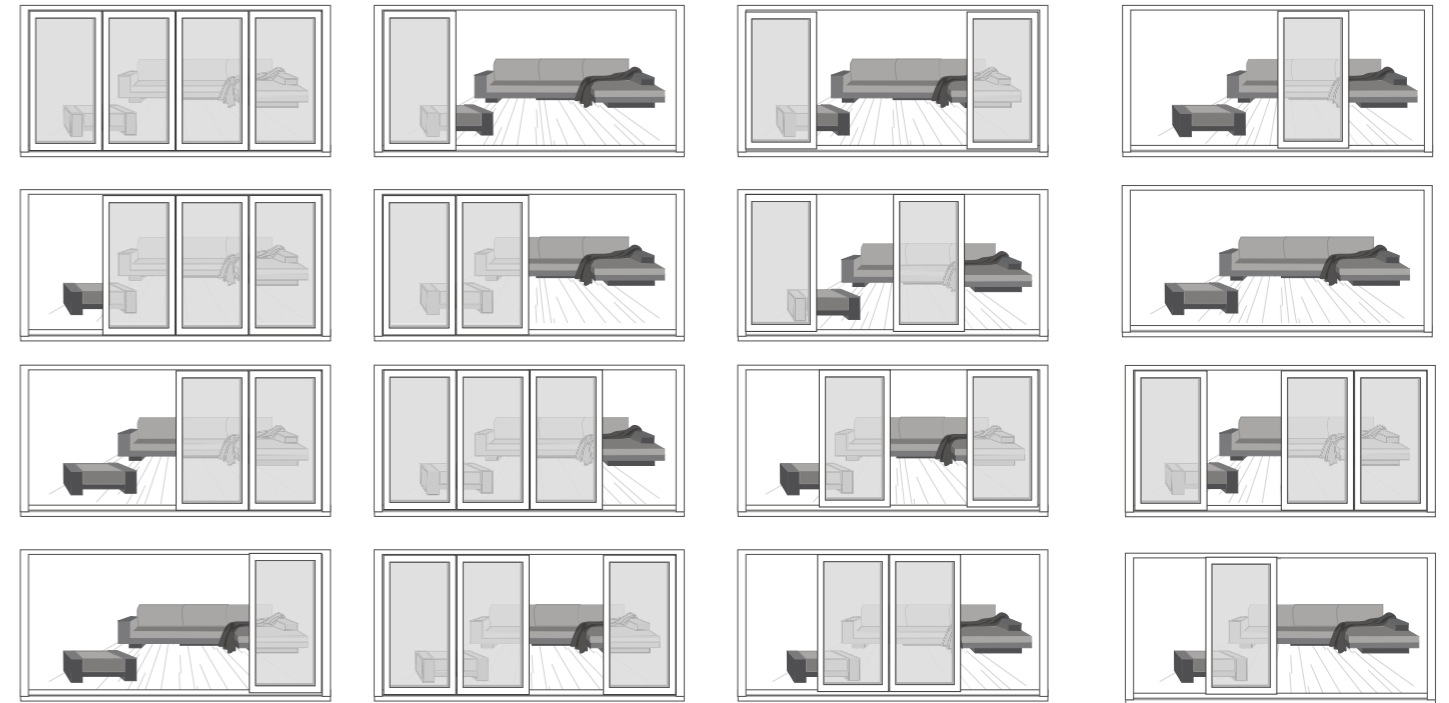

Slide and Swing