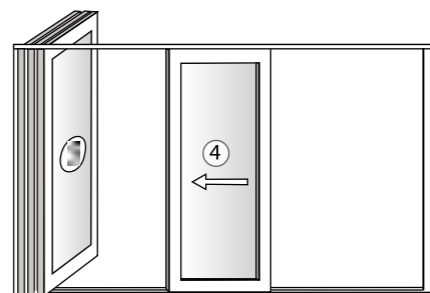

Key features:

- Seamless beautiful lines - no unsightly hardware
- Easy to operate - slide one panel at a time
- More living space - inside and out
- Secure - Kitemark accredited lock
- Excellent thermal and weatherproof performance
- Patented Magnaline™ slide and stack technology
- Maximum door height 2200mm, width on application
- Available in Traditional 2500 and Contemporary 3000 profiles

The first panel is fixed and can be on either side of the opening.

The second and subsequent panels slide up to the first panel and click into place.

Each panel then swings open and stacks parallel - providing full use of the opening