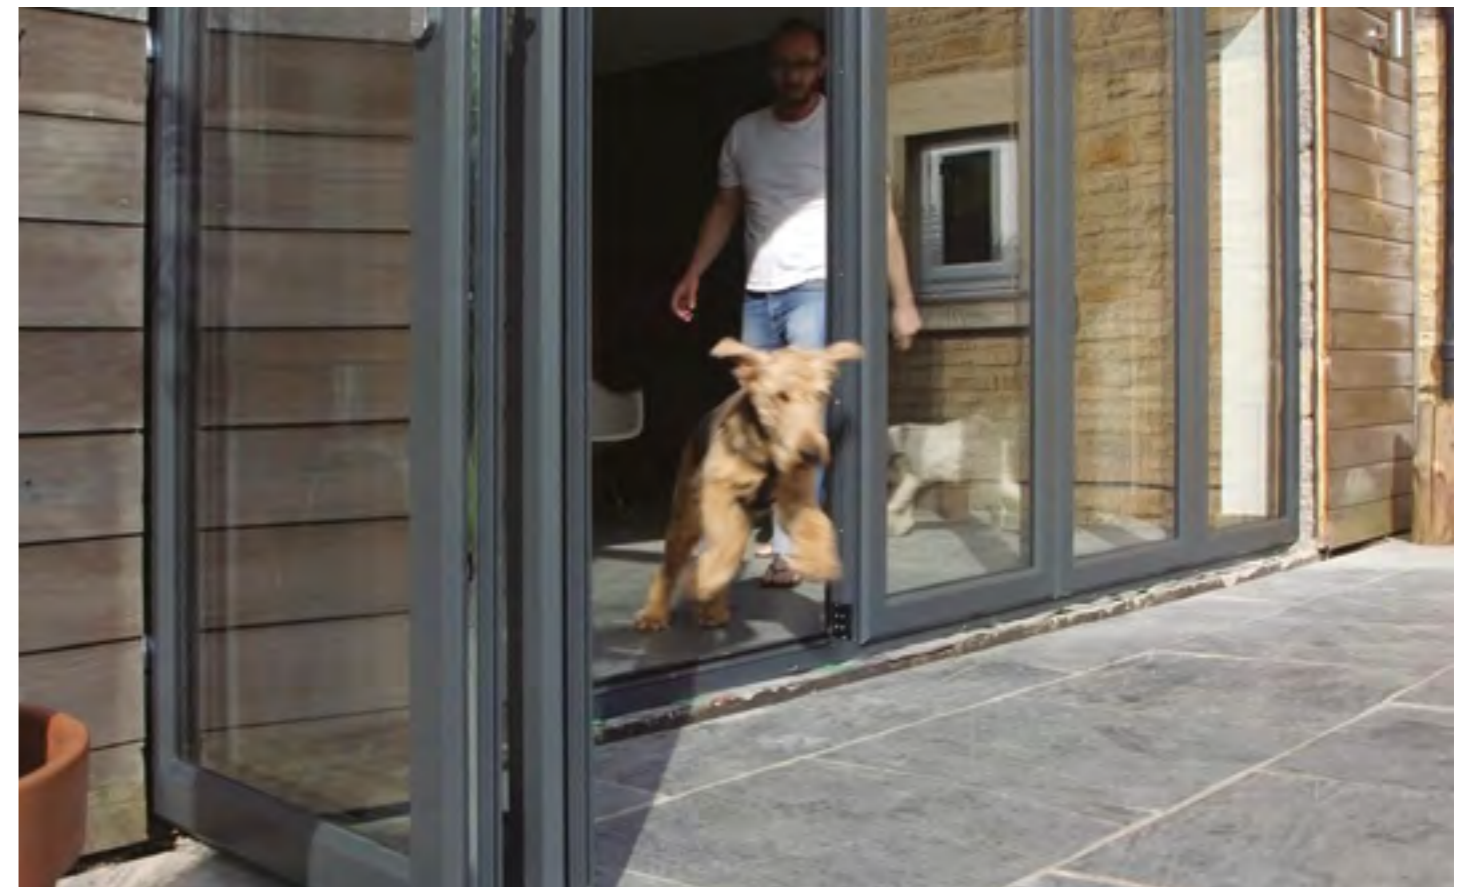

Slide and Swing